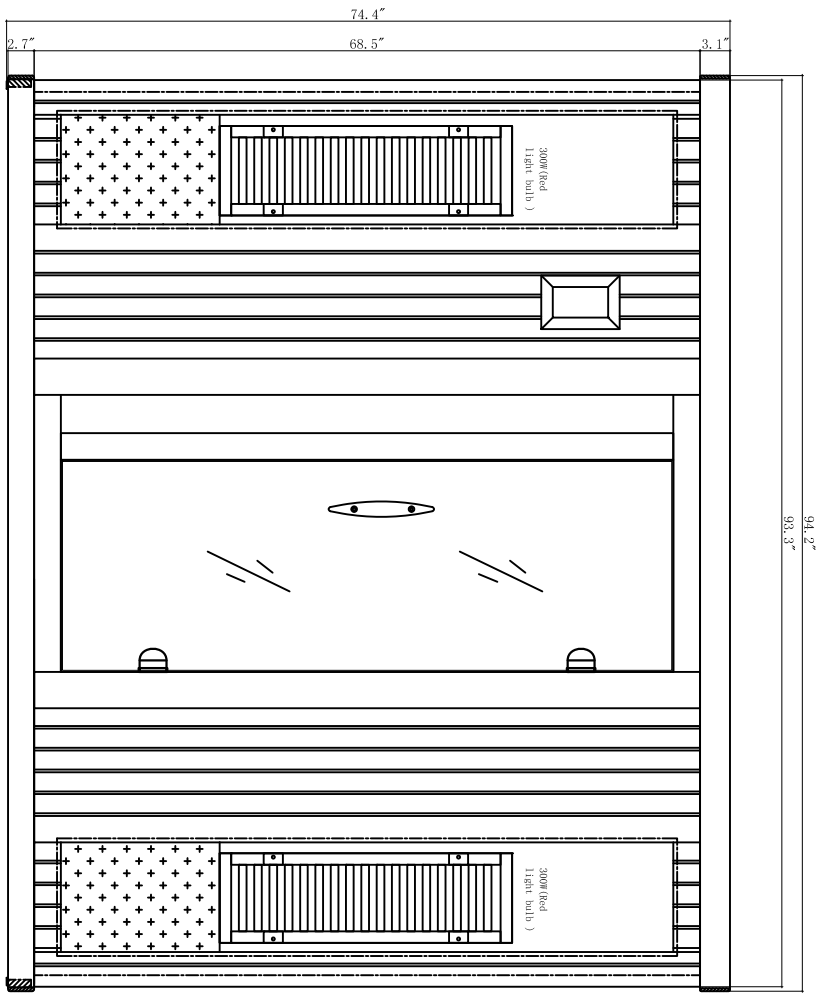

Top view

Total power: 2300W

Front view