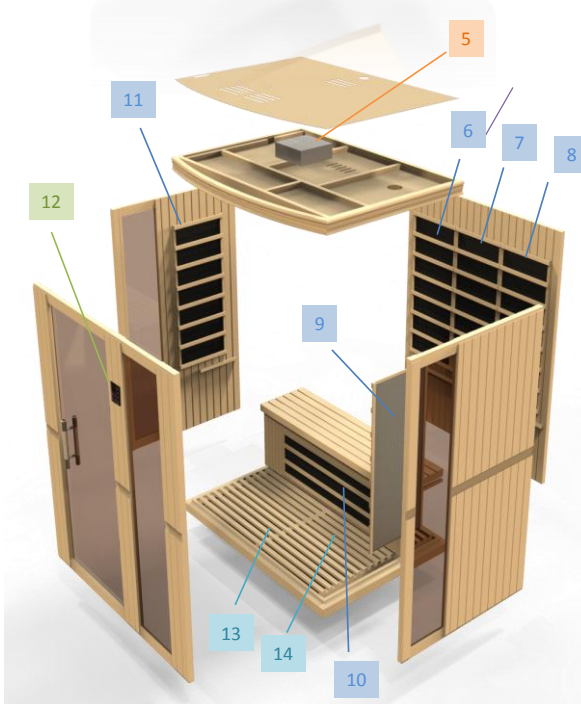

Dyn-6310-03

Roof panel (Inside View)			
No.	Name	No.	Name
1	Sensor	2	Speakers
3	Color light	4	Roof lamp
5	Power Control box	12	Control Keypad

Power Distribution			
Location	No.	Dimension	Power
Back Panel	6	39.37*15.75 inch	300W
	7	39.37*15.75 inch	300W
	8	39.37*15.75 inch	300W
Right Panel	9	39.37*15.75 inch	300W
Bench Heater	10	39.37*11.81 inch	200W
Left Panel	11	39.37*15.75 inch	300W
Floor Panel	13	39.37*15.75 inch	300W
	14	39.37*15.75 inch	300W
TOTAL			2300W

Accessories			
NAME	No.	Dimension	Location