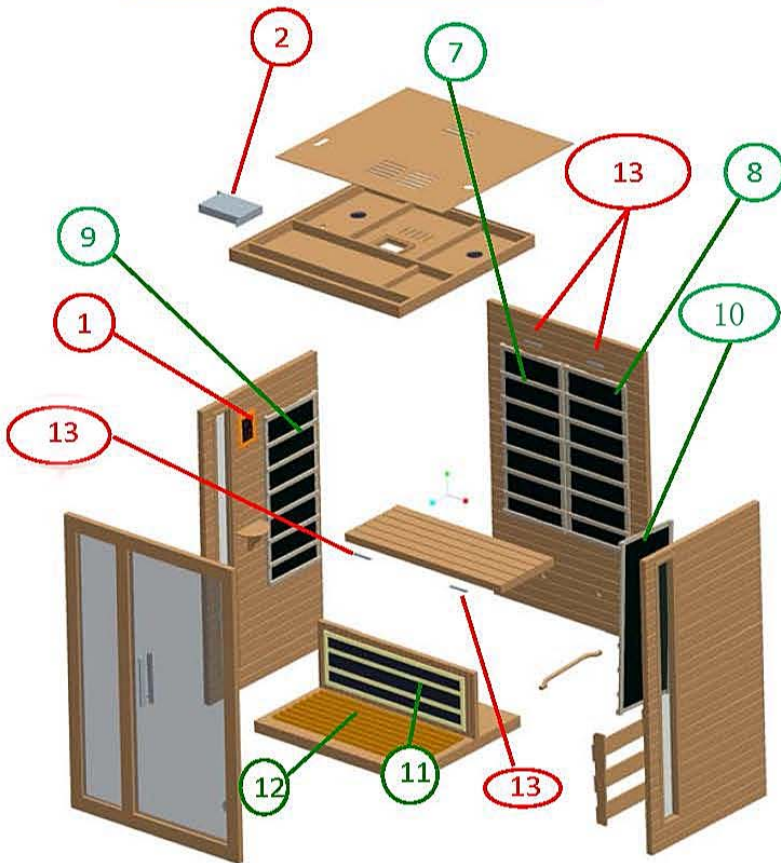

Roof panel (Inside View)			
No.	Name	No.	Name
1	Control Panel	2	Control Box
3	Color therapy light	4	MP3
5	Speaker	6	Roof Lights
13	Background LED light		

Power Distribution			
Location	No.	Dimension	Power
Rear Panel	7	39.37*15.75 inch	300W
	8	39.37*15.75 inch	300W
Left Panel	9	39.37*15.75 inch	300W
Right Panel	10	39.37*15.75 inch	300W
Bench Panel	11	39.37*11.81 inch	200W
Bottom Panel	12	39.37*15.75 inch	300W
TOTAL			1700W

DYN-6215-01 (EXPLODED DRAW)