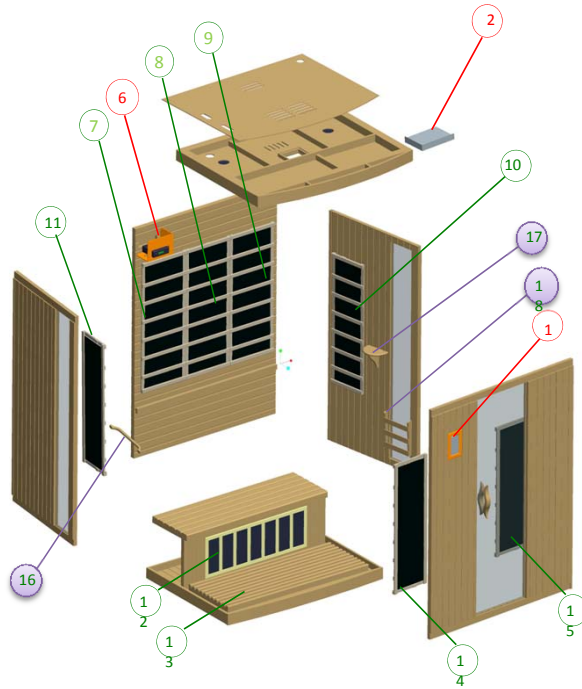

Roof panel (Inside View)			
No.	Name	No.	Name
1	Control Panel	2	Control Box
3	Color light	4	Speaker
5	Exterior Lights	6	CD

Power Distribution			
Location	No.	Dimension	Power
Rear Panel	7	39.37*15.75 inch	300W
	8	39.37*15.75 inch	300W
	9	39.37*15.75 inch	300W
Right Panel	10	39.37*11.81 inch	200W
Left Panel	11	39.37*11.81 inch	200W
Bench Panel	12	39.37*11.81 inch	200W
Bottom Panel	13	39.37*15.75 inch	300W
	14	39.37*11.81 inch	200W
Front Panel	15	39.37*11.81 inch	200W
	TOTAL		

Accessories			
No.	Name	No.	Name
16	Towel rack	17	Tea board
18	Magazine rack		

GDI-6354