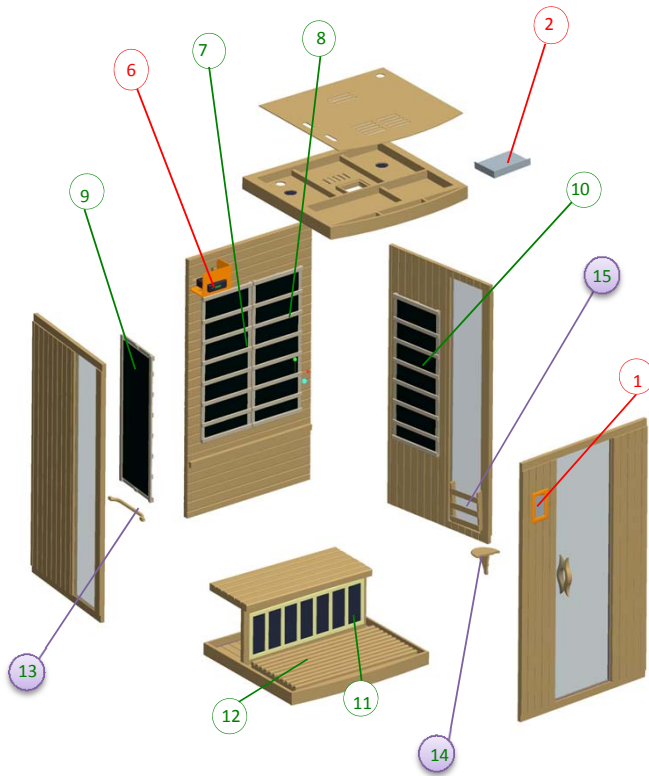

Roof panel (Inside View)			
No.	Name	No.	Name
1	Control Panel	2	Control Box
3	Color light	4	Speaker
5	Exterior Lights	6	CD

Power Distribution			
Location	No.	Dimension	Power
Rear Panel	7	39.37*15.75 inch	300W
	8	39.37*15.75 inch	300W
Left Panel	9	39.37*15.75 inch	300W
Right Panel	10	39.37*15.75 inch	300W
Bench Panel	11	39.37*11.81 inch	200W
Bottom Panel	12	39.37*15.75 inch	300W
TOTAL			1700W

Accessories			
No.	Name	No.	Name
13	Towel rack	14	Tea board
15	Magazine rack		